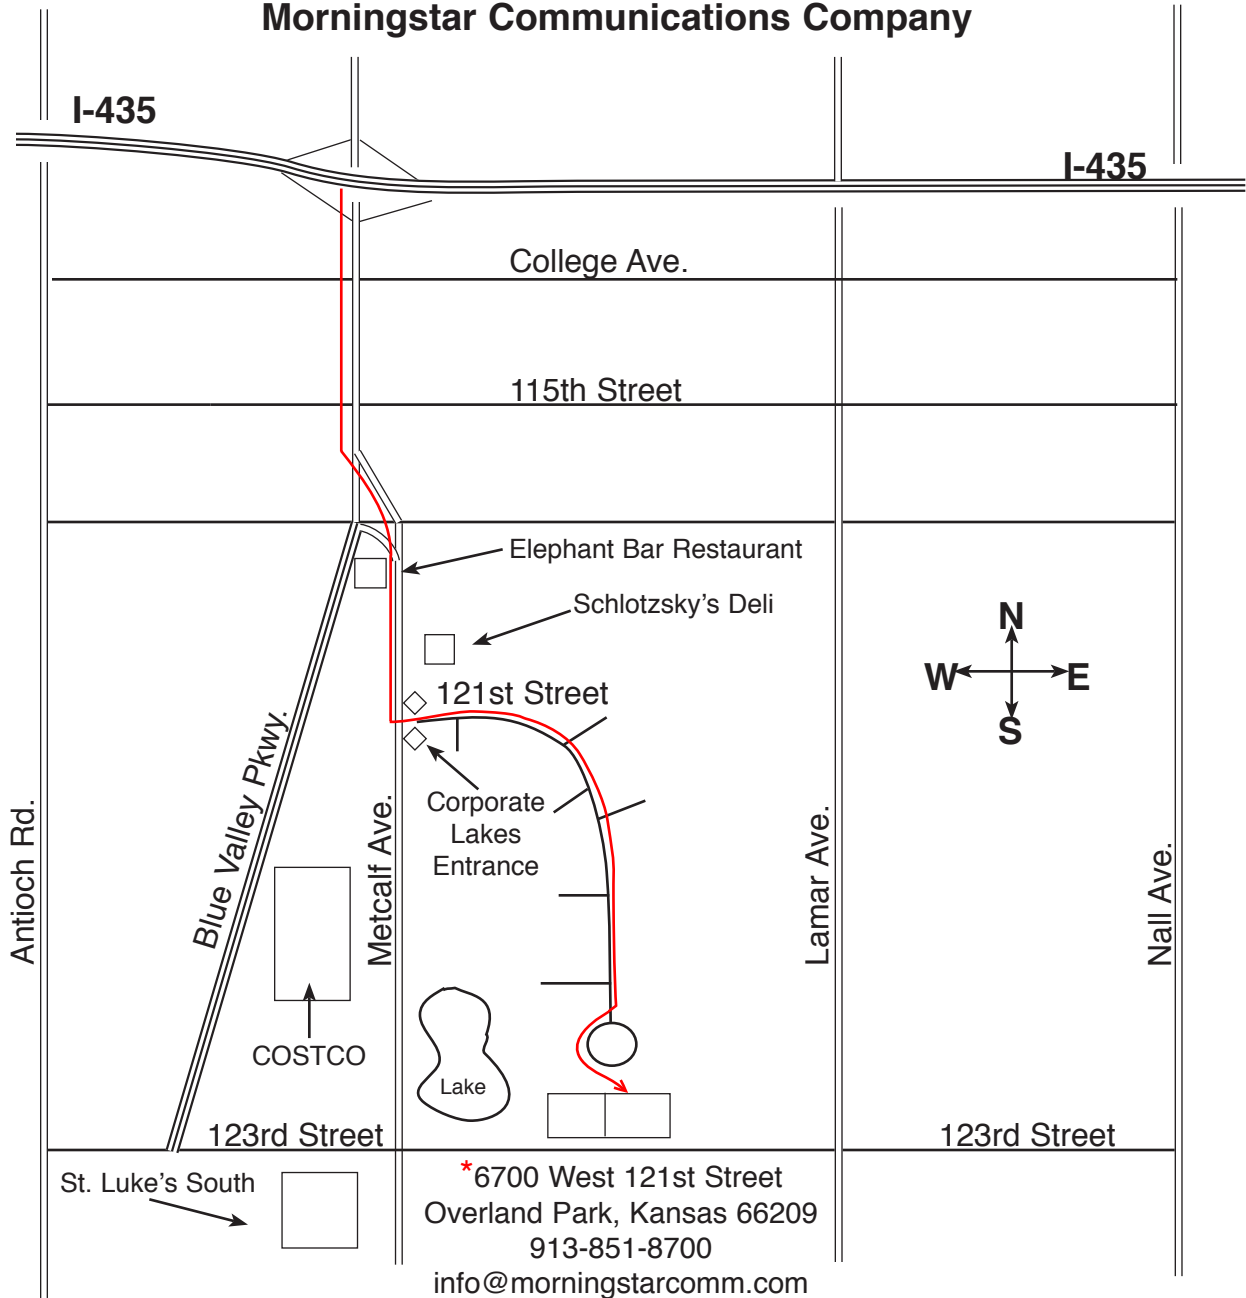

Driving Directions to Morningstar Communications Company

Note: this map is not drawn to scale

Coming from I-435

Take the Metcalf Avenue exit south

Drive south 1.3 miles to 119th Street

Turn left (east) at the stoplight

Take first right (south) back onto Metcalf Avenue

Drive .3 miles south

At 121st Street, turn left (east) into the Corporate Lakes business park entrance

Follow the road as it curves around to the right for .3 miles until the street ends

Our office is in the east half of the white brick, A-frame building directly ahead